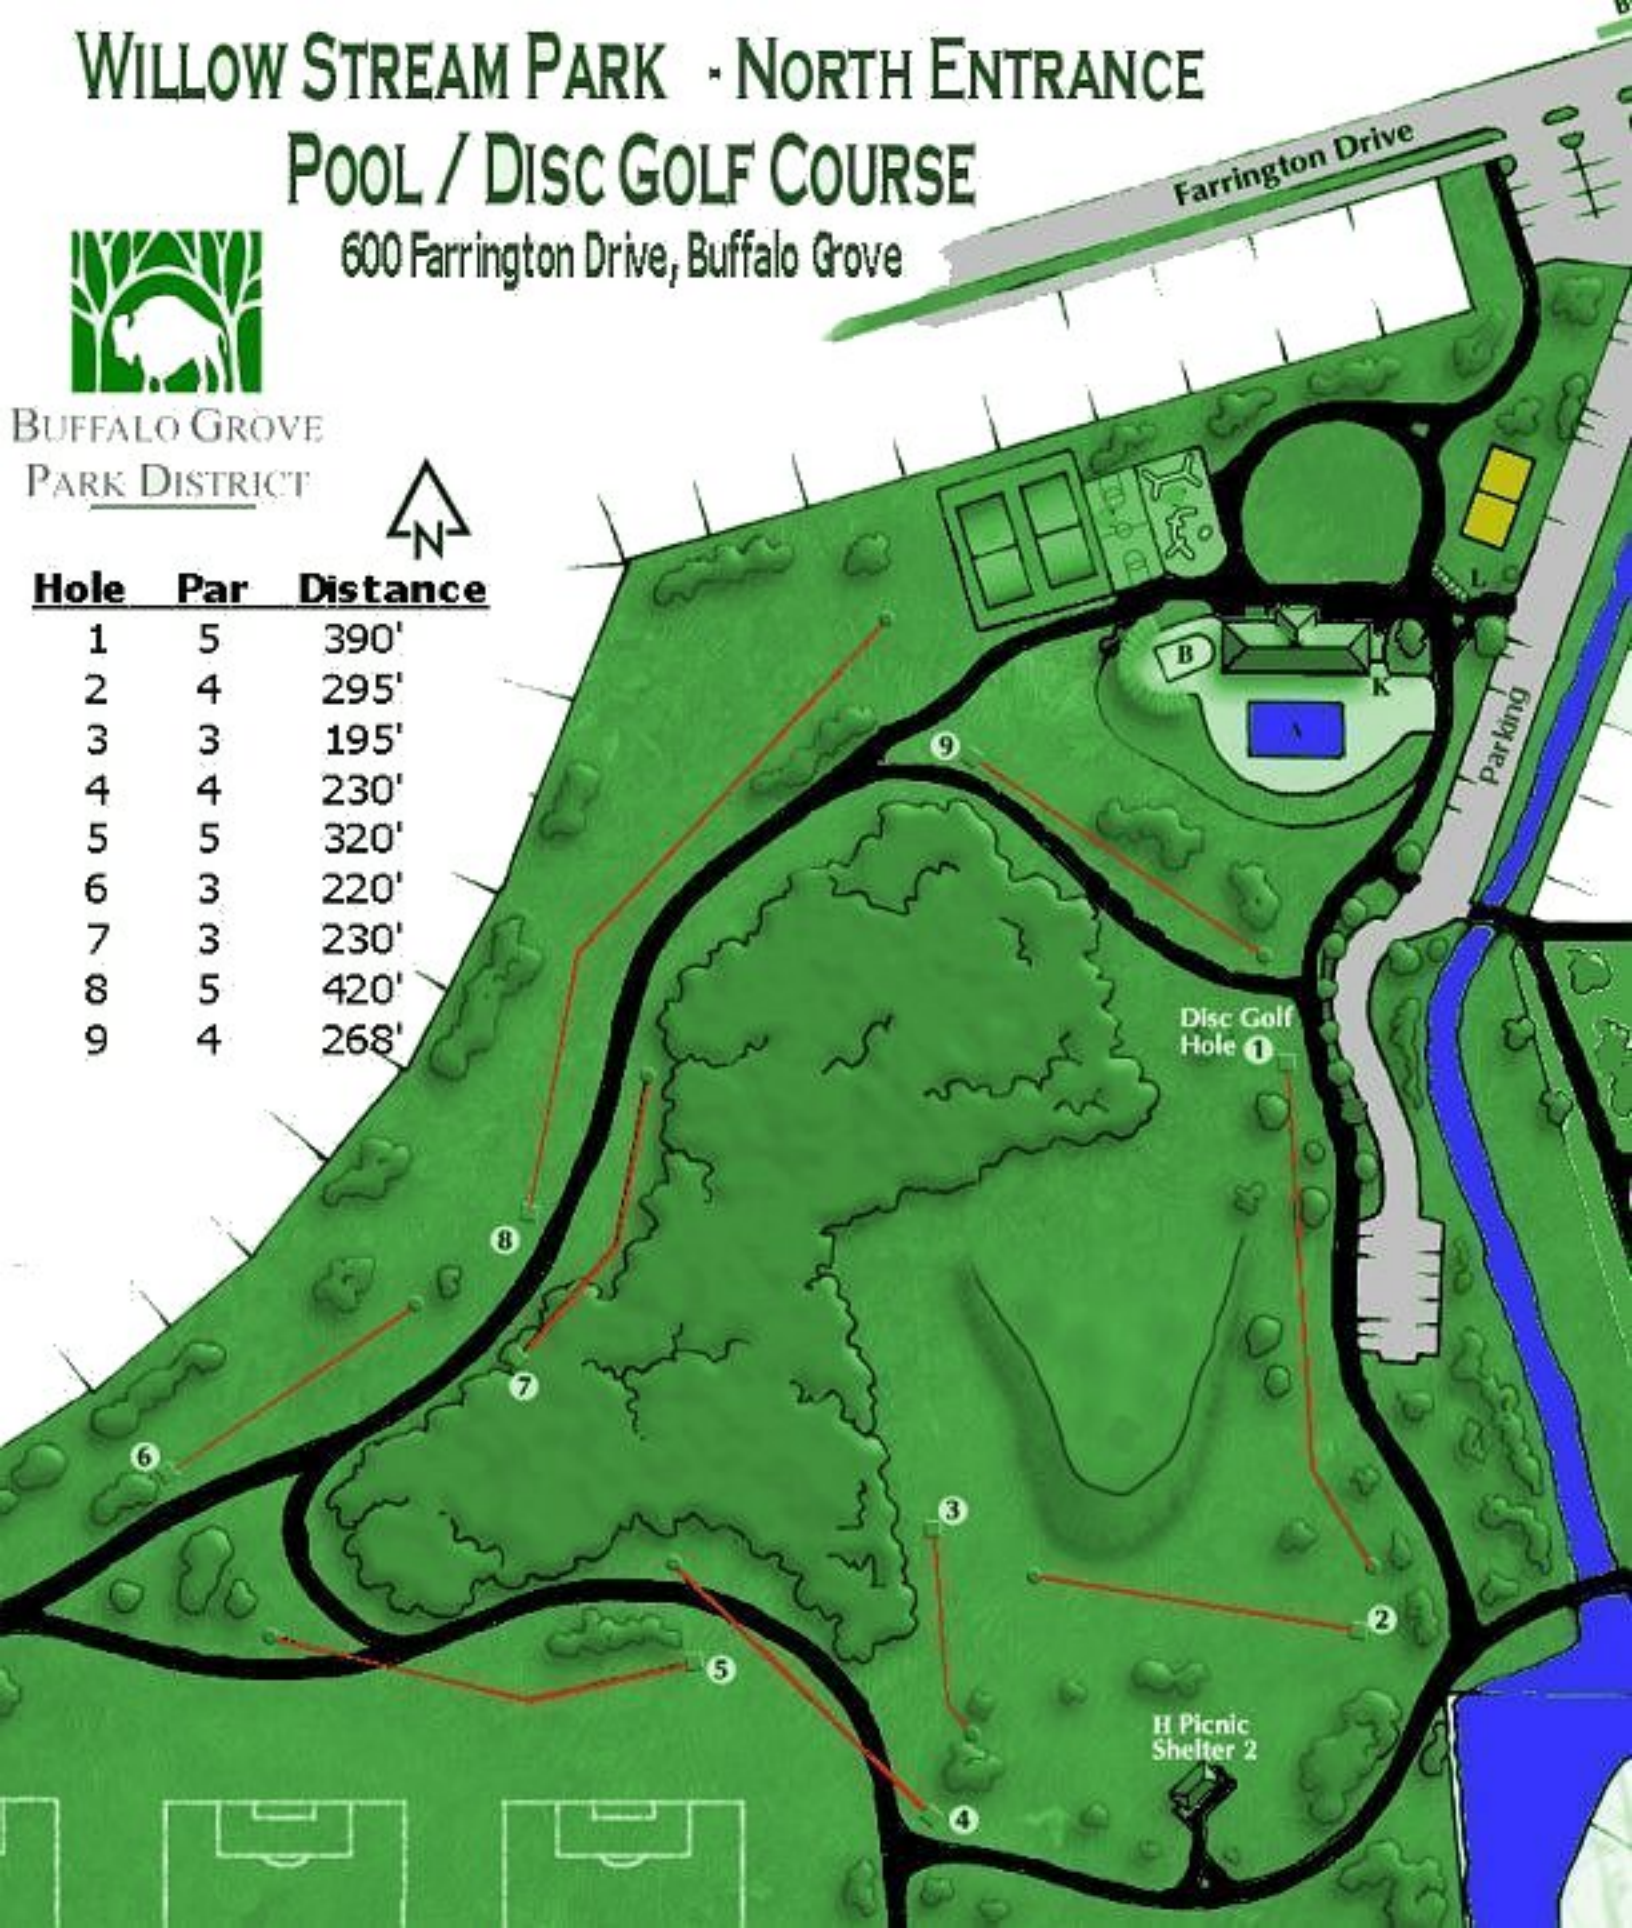

# WILLOW STREAM PARK - NORTH ENTRANCE

## POOL / DISC GOLF COURSE

600 Farrington Drive, Buffalo Grove

BUFFALO GROVE  
PARK DISTRICT

**Hole Par Distance**

|   |   |      |
|---|---|------|
| 1 | 5 | 390' |
| 2 | 4 | 295' |
| 3 | 3 | 195' |
| 4 | 4 | 230' |
| 5 | 5 | 320' |
| 6 | 3 | 220' |
| 7 | 3 | 230' |
| 8 | 5 | 420' |
| 9 | 4 | 268' |

Disc Golf Hole 1

H Picnic Shelter 2