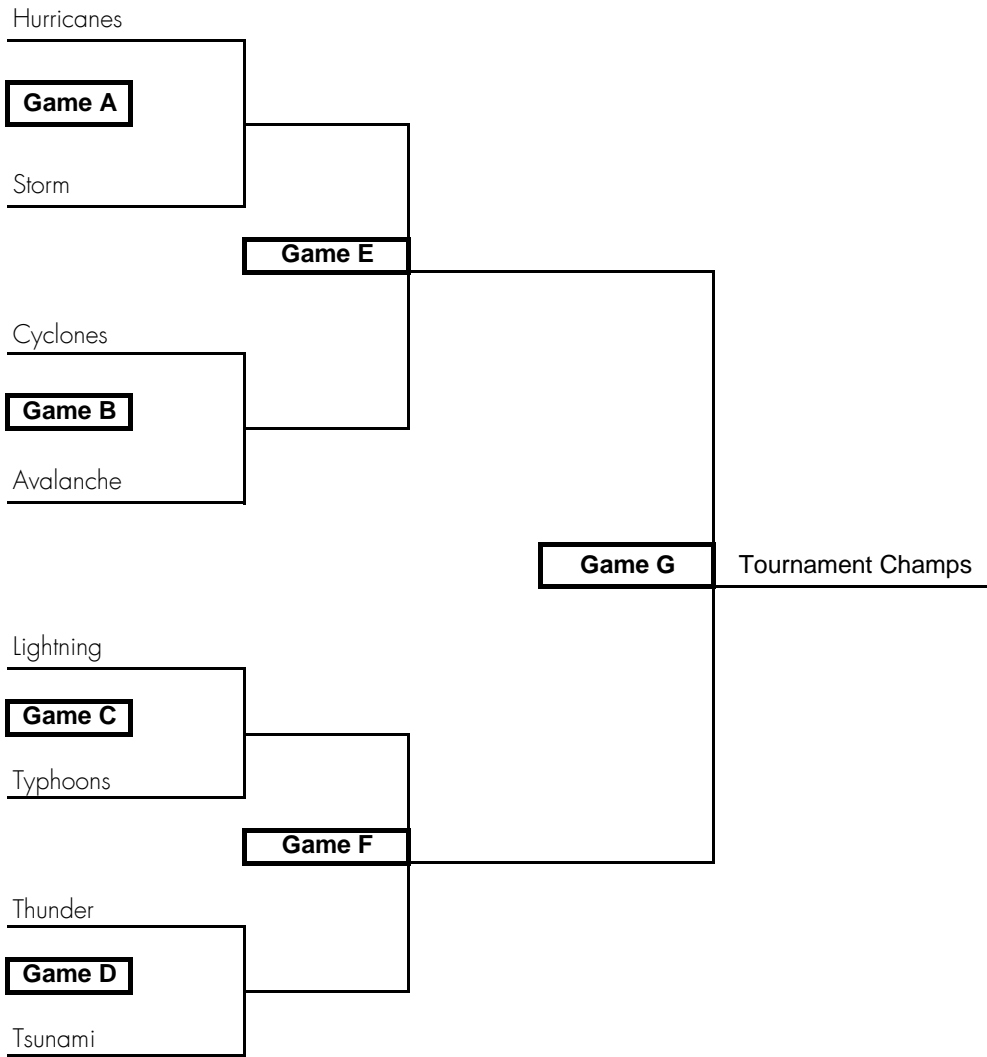

# Buffalo Grove Park District House League Basketball - Boys 7-8 2017-2018

The home team is listed second and shall wear the **GOLD** uniform.

The away team shall wear the **BLACK** uniform.

The home team is responsible for a scoreboard keeper and game ball.

1/28	CPR
3 v 5	1pm
4 v 1	2pm
7 v 8	3pm
2 v 6	4pm

2/4	
3 v 7	1pm @ TG
2 v 8	2pm @ TG
4 v 6	1pm @ CPR
5 v 1	2pm @ CPR

2/10	TG
8 v 1	11:30am
7 v 2	12:30pm
3 v 6	1:30pm
5 v 4	2:30pm

2/11	CPR
5 v 6	1pm
7 v 4	2pm
1 v 2	3pm
3 v 8	4pm

2/24	TG
1 v 3	Noon
8 v 5	1pm
4 v 2	2pm
6 v 7	3pm

2/25	CPR
3 v 4	1pm
8 v 6	2pm
2 v 5	3pm
1 v 7	4pm

3/3	TG
3 v 6	9am
5 v 8	10am
4 v 7	11am
2 v 1	Noon

3/4	TG
6 v 2	1pm
1 v 4	2pm
7 v 5	3pm
8 v 3	4pm

3/10	TG
5 v 7	9am
4 v 8	10am
6 v 2	11am
3 v 1	Noon

3/11	TG
Game A	1pm
Game B	2pm
Game C	3pm
Game D	4pm

3/17	TG
Game C1	9am
Game C2	10am

3/18	TG
Game E	1pm
Game F	2pm
Game C3	3pm
Game G	4pm

Tournament Bracket On Page 2  
3/11, 3/17, 3/18

CPR - Cooper Jr. High - 1050 West Plum Grove Circle, BG
IVY - Ivy Hall Elementary School - 1072 Ivy Hall Lane, BG
PRA - Prairie Elementary School - 1530 Brandywyn Lane, BG
TG - Twin Grove Middle School - 2600 Buffalo Grove Road, BG
WG - Willow Grove Elementary School - 777 Checker Drive, BG