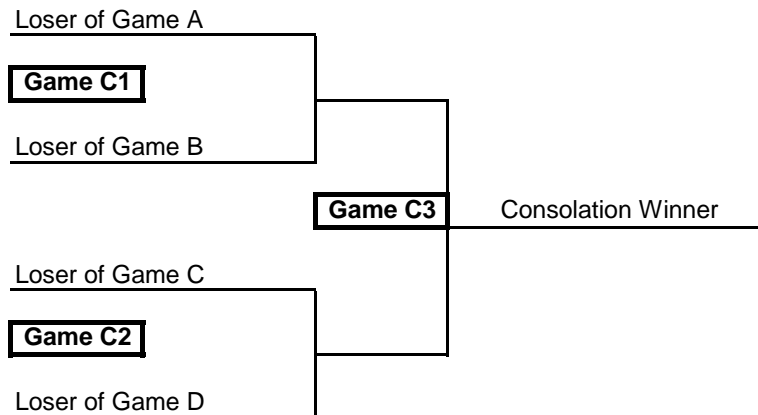

2/24	TG
1 v 3	Noon
8 v 5	1pm
4 v 2	2pm
6 v 7	3pm

2/25	CPR
3 v 4	1pm
8 v 6	2pm
2 v 5	3pm
1 v 7	4pm

3/3	TG
3 v 6	9am
5 v 8	10am
4 v 7	11am
2 v 1	Noon

3/4	TG
6 v 2	1pm
1 v 4	2pm
7 v 5	3pm
8 v 3	4pm

3/10	TG
5 v 7	9am
4 v 8	10am
6 v 2	11am
3 v 1	Noon

3/11	TG
Game A	1pm
Game B	2pm
Game C	3pm
Game D	4pm

3/17	TG
Game C1	9am
Game C2	10am

3/18	TG
Game E	1pm
Game F	2pm
Game C3	3pm
Game G	4pm

Tournament Bracket On Page 2  
3/11, 3/17, 3/18

CPR - Cooper Jr. High - 1050 West Plum Grove Circle, BG
IVY - Ivy Hall Elementary School - 1072 Ivy Hall Lane, BG
PRA - Prairie Elementary School - 1530 Brandywyn Lane, BG
TG - Twin Grove Middle School - 2600 Buffalo Grove Road, BG
WG - Willow Grove Elementary School - 777 Checker Drive, BG

3/11	TG
Game A	1pm
Game B	2pm
Game C	3pm
Game D	4pm

3/17	TG
Game C1	9am
Game C2	10am

3/18	TG
Game E	1pm
Game F	2pm
Game C3	3pm
Game G	4pm

CPR - Cooper Jr. High - 1050 West Plum Grove Circle, BG  
 IVY - Ivy Hall Elementary School - 1072 Ivy Hall Lane, BG  
 PRA - Prairie Elementary School - 1530 Brandywyn Lane, BG  
 TG -Twin Grove Middle School - 2600 Buffalo Grove Road, BG  
 WG - Willow Grove Elementary School - 777 Checker Drive, BG