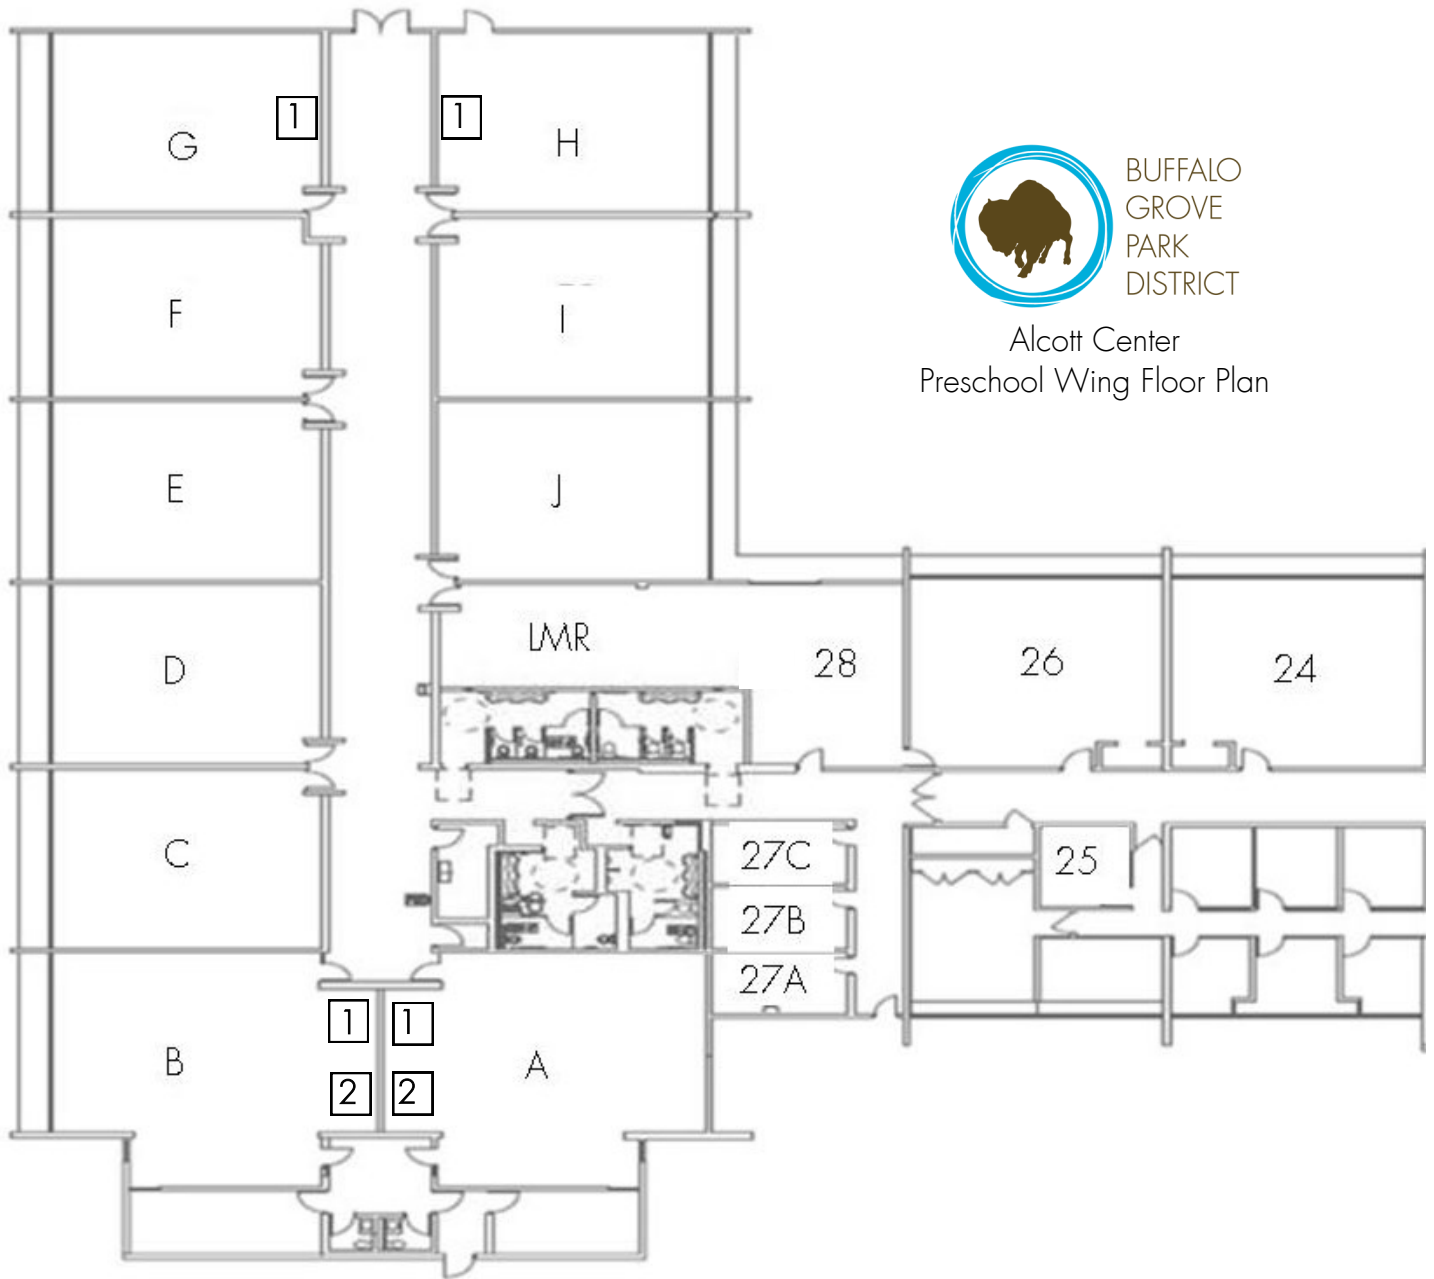

Buffalo Grove Park District Lead Testing Results

BUFFALO
GROVE
PARK
DISTRICT

Alcott Center
Preschool Wing Floor Plan

Classroom	Sink Location	Results (PPB)	Course of Action
Room A	Sink 2	57.7	Shut Down
Room B	Sink 1	5.32	Hand Wash Only
Room B	Sink 2	18	Hand Wash Only
Room G	Sink 1	10.5	Hand Wash Only
Room H	Sink 1	9.51	Hand Wash Only

**Any classroom not included in this attachment was reported to have 0 - 5 ppb.*