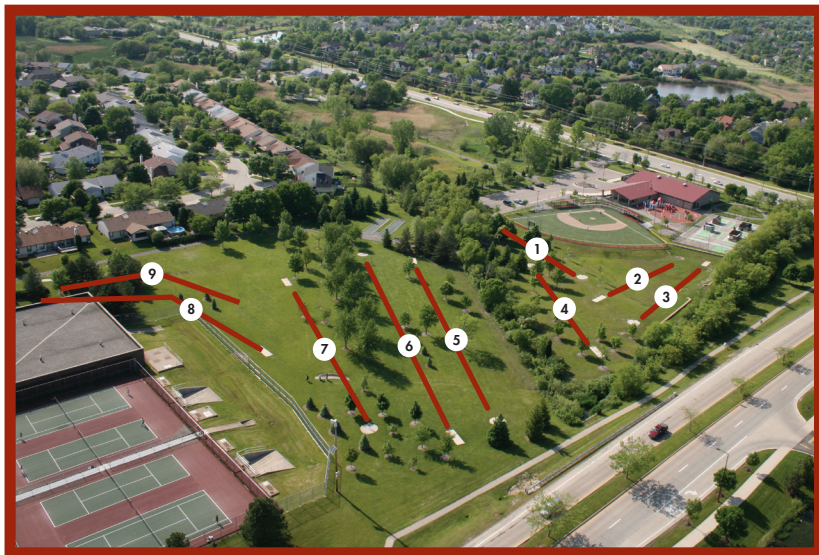

Buffalo Grove
Park District

Twin Creeks Park Disc Golf Course

401 Aptakisic Road
Buffalo Grove, Illinois

bgparkdistrict.org

Twin Creeks Park Disc Golf Course

Scorecard

Name	1	2	3	4	5	6	7	8	9	Total
Distance (Feet)	139	178	250 209	197	307	340	380 258	195	200	2186 2023
Par	3	3	4	3	4	4	4	3	4	32