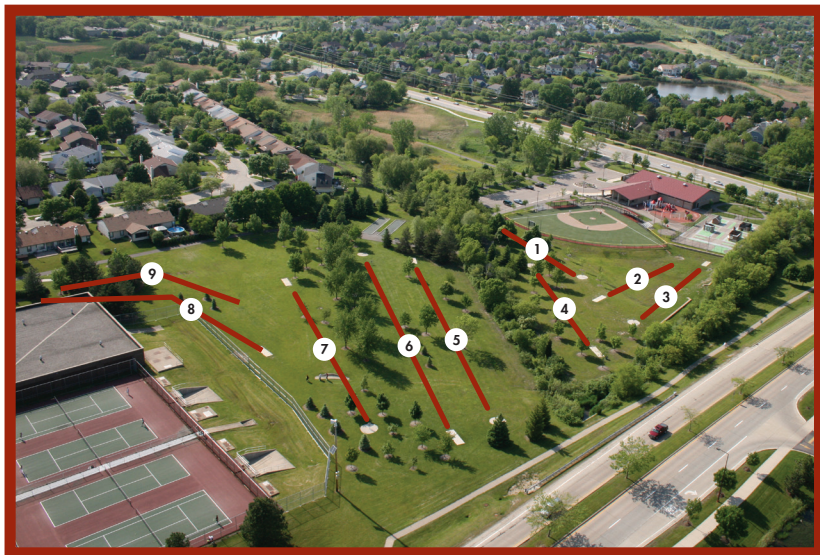

Buffalo Grove
Park District

Twin Creeks Park Disc Golf Course

401 Aptakisic Road
Buffalo Grove, Illinois

bgparkdistrict.org

Twin Creeks Park Disc Golf Course

Scorecard

Name	1	2	3	4	5	6	7	8	9	Total
Distance (Feet)	139	178	250 209	197	307	340	380 258	195	200	2186 2023
Par	3	3	4	3	4	4	4	3	4	32